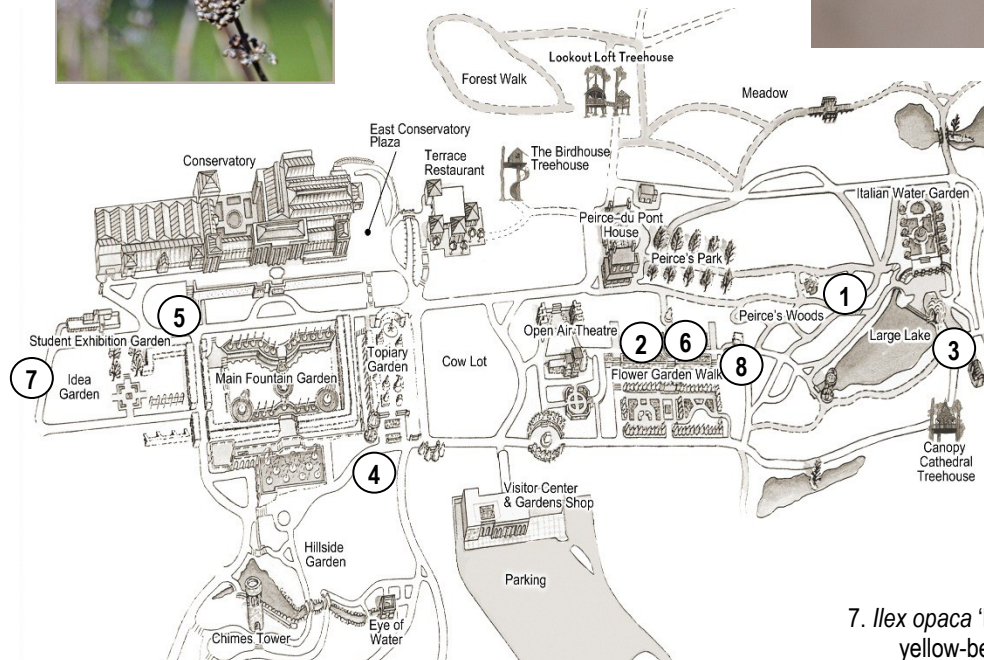

## Outdoor Garden Highlights

Updated 1/27/2012

1. *Rhododendron* 'Cynthia', Noble hybrid rhododendron, is one of the many showing buds in the Peirce's Wood area.

2. Seeds of *Vitex agnus-castus* 'Shoal Creek', chaste-tree, provide interest in the winter landscape.

3. *Salix* x *sepulcralis* var. *chrysocoma*, golden weeping willow, sports yellow stems that stand out against the Large Lake.

5. *Ilex* 'Sparkleberry', hybrid winterberry holly, is another shrub showing its colorful fruit.

4. *Hamamelis vernalis*, vernal witch-hazel, announces the coming of spring.

8. A squirrel manages to pull a tender shoot through the protective mesh that protects the bulbs planted in the Flower Garden Walk

6. *Viburnum ichangense*, Ichang viburnum, with their red fruit, stand out along the Flower Garden Walk.

7. *Ilex opaca* 'Longwood Gardens', yellow-berried American holly