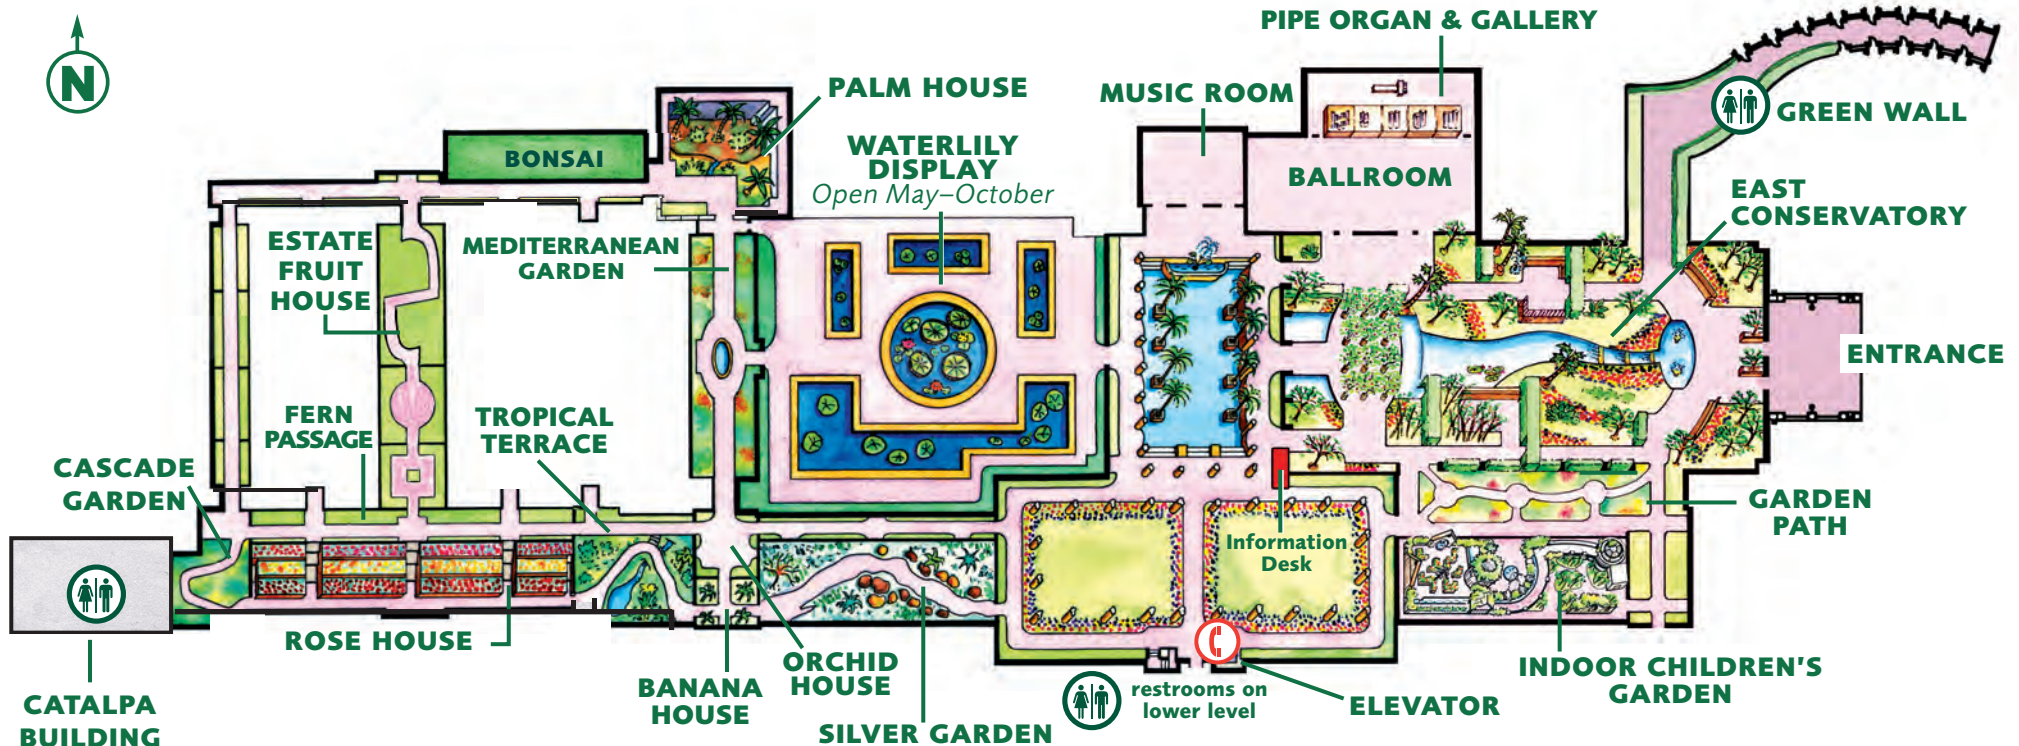

# CONSERVATORY MAP

KEY

public restrooms

emergency telephone

LONGWOOD GARDENS • ROUTE 1 • KENNETT SQUARE, PA • 610.388.1000

## TERRACE RESTAURANT AND CAFÉ

Fine and casual cuisine meet gracious hospitality at this renowned dining spot. Open daily.

## GARDENS SHOP AND GREENHOUSE

A perfect complement to your visit, this garden boutique boasts a selection of gifts and plants that will be sure to delight any garden enthusiast. Open daily.

## GARDEN PASS PROGRAM

Visit Longwood every day of the year and enjoy many other benefits by becoming a Garden Pass Member. Memberships are available for individuals, couples, students and families. Trade in your admission ticket today for credit toward a Garden Pass.